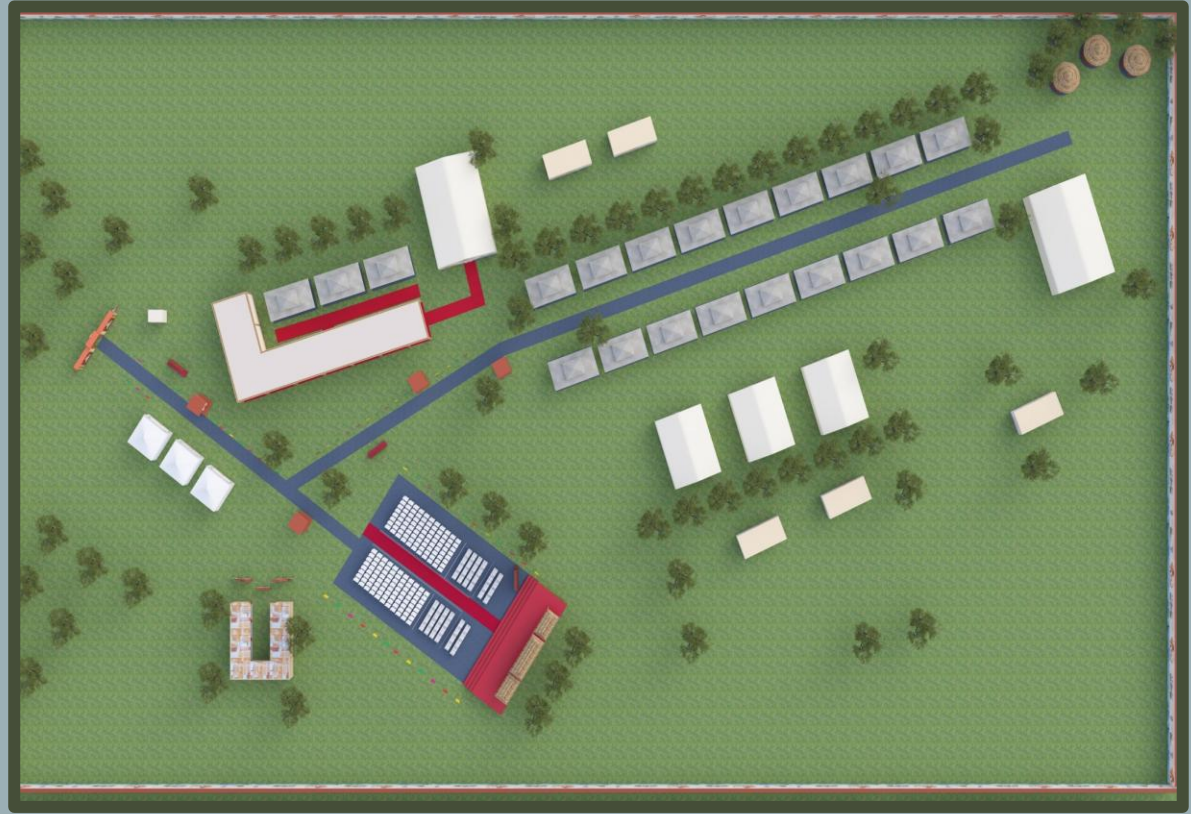

ELEMENTS FOR PRESENTATION

Sr. No.	Particulars	Category
1.	Event Layout	2D (Graphic) & 3D
2.	Event Logo Design	Graphic
3.	Gate Design & Thematic Gate	Graphic & 3D
4.	Passage	3D
5.	Dome Fasad	Graphic
6.	Stage Backdrop, Stage Skirting & Podium	Graphic & 3D
7.	Hanger Structure (Outer & Inner side)	3D
8.	Pagoda Structure	3D
9.	Truss Structure with Lights & sound	3D
10.	Glass Door for Hanger/Pagoda	3D
11.	Display pillar	Graphic & 3D
12.	Standees for Display	Graphic & 3D
13.	Hoardings for Branding	Graphic & 3D
14.	LED Screen	3D
15.	Tower AC	3D
16.	Flag Pole	3D
17.	Octonum Stalls for exhibition sale & food	3D
18.	railing	3D
19.	Q-Manager	3D
20.	Octonum Table, Round Table & Chair with Cover	3D

(1) Event Layout

2D (Graphics)

3D

(2) Event logo design

(3) Gate design

2D (Graphics)

3D Mockup

Thematic Gate (3D)

(15) Tower AC

(16) Flag pole

(17) Octonum stall for exhibition sale & food

(18) Railing

(19) Q-Manager

(20) Octonum table, Round table & Chair with cover

(21) Leather sofa

(22) Flower pot

(23) Stage with steps, Podium, Glass tipoi & Wooden chair

(24) Flower channel

(25) Mirror

& Glass round table

(26) Signage for utility (like water counter, direction, etc.)

2D (Graphics)

3D Mockup

(27) Display on pole for road side branding